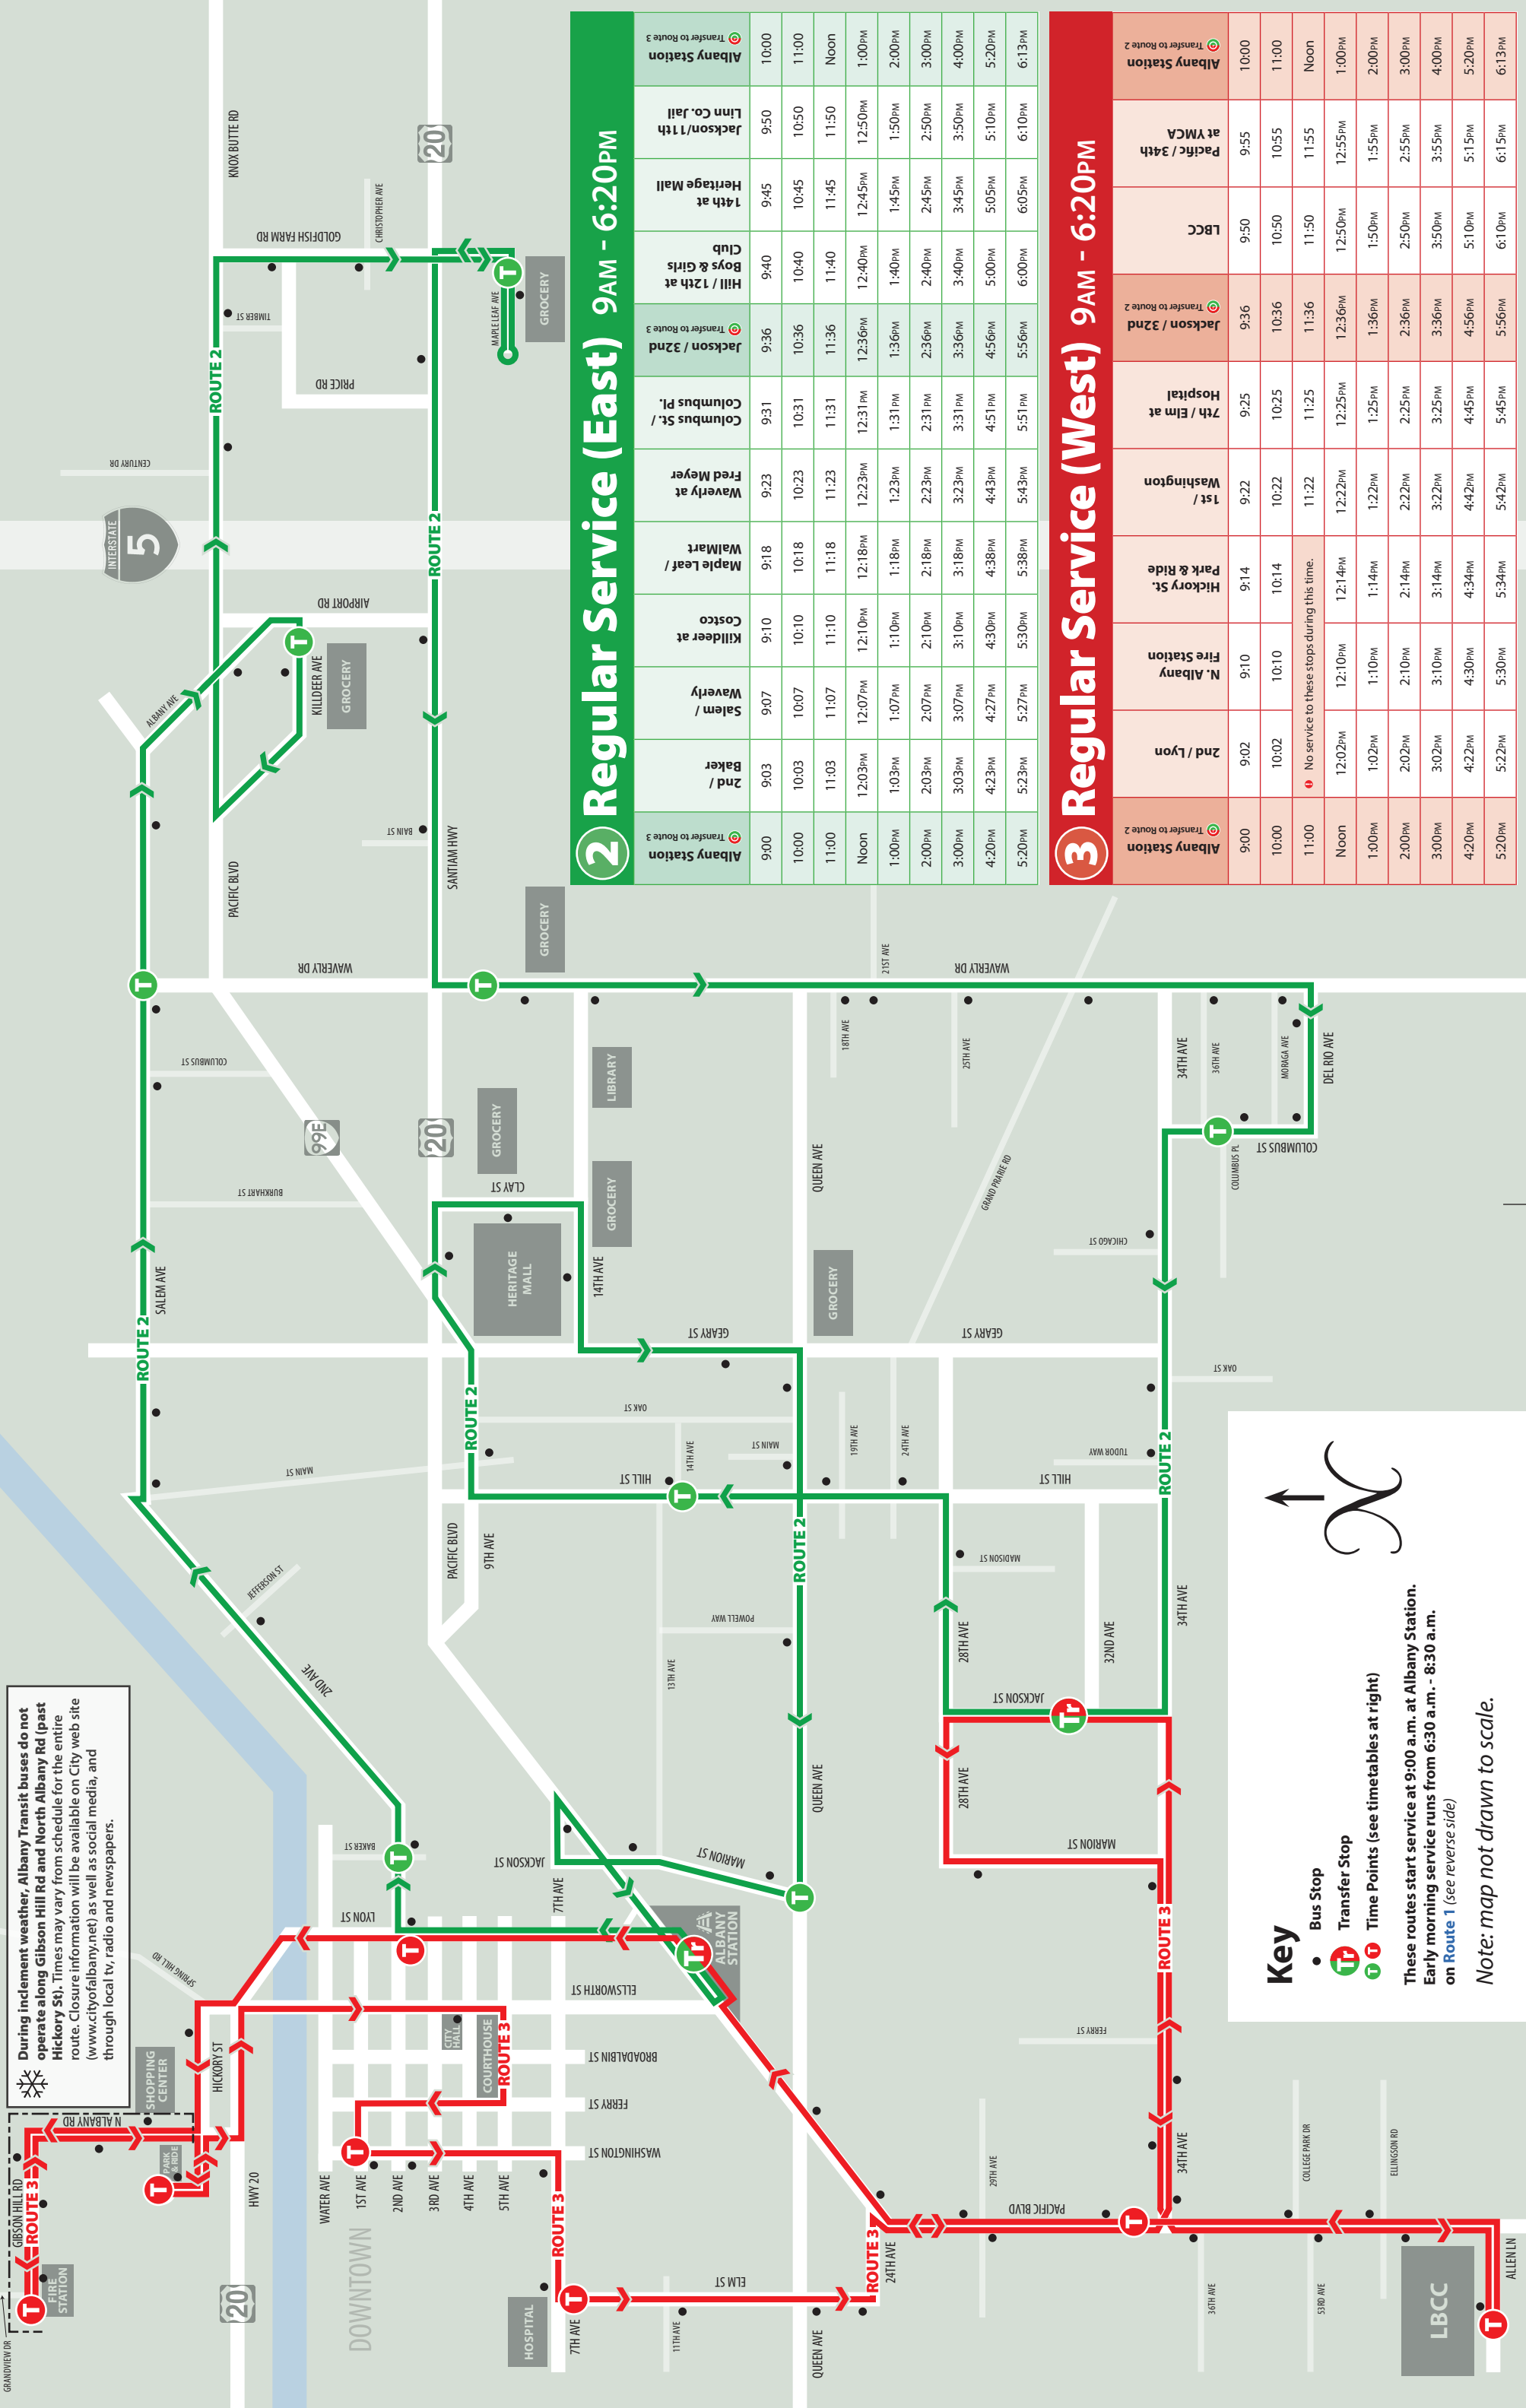

During inclement weather, Albany Transit buses do not operate along Gibson Hill Rd and North Albany Rd (past Hickory St). Times may vary from schedule for the entire route. Closure information will be available on City web site (www.cityofalbany.net) as well as social media, and through local tv, radio and newspapers.

2 Regular Service (East) 9AM - 6:20PM

Albany Station	Waverly at / Baker	Salem / Waverly	Killdeer at Costco	Maple Leaf / Walmart	Waverly at Fred Meyer	Columbus Pl.	Jackson / 32nd	Hill / 12th at Boys & Girls Club	Heritage Mall	Jackson / 14th Linn Co. Jail	Albany Station
9:00	9:03	9:07	9:10	9:18	9:23	9:31	9:36	9:40	9:45	9:50	10:00
10:00	10:03	10:07	10:10	10:18	10:23	10:31	10:36	10:40	10:45	10:50	11:00
11:00	11:03	11:07	11:10	11:18	11:23	11:31	11:36	11:40	11:45	11:50	Noon
Noon	12:03PM	12:07PM	12:10PM	12:18PM	12:23PM	12:31PM	12:36PM	12:40PM	12:45PM	12:50PM	1:00PM
1:00PM	1:03PM	1:07PM	1:10PM	1:18PM	1:23PM	1:31PM	1:36PM	1:40PM	1:45PM	1:50PM	2:00PM
2:00PM	2:03PM	2:07PM	2:10PM	2:18PM	2:23PM	2:31PM	2:36PM	2:40PM	2:45PM	2:50PM	3:00PM
3:00PM	3:03PM	3:07PM	3:10PM	3:18PM	3:23PM	3:31PM	3:36PM	3:40PM	3:45PM	3:50PM	4:00PM
4:20PM	4:23PM	4:27PM	4:30PM	4:38PM	4:43PM	4:51PM	4:56PM	5:00PM	5:05PM	5:10PM	5:20PM
5:20PM	5:23PM	5:27PM	5:30PM	5:38PM	5:43PM	5:51PM	5:56PM	6:00PM	6:05PM	6:10PM	6:13PM

Key

- Bus Stop
- T Transfer Stop
- T Time Points (see timetables at right)

These routes start service at 9:00 a.m. at Albany Station. Early morning service runs from 6:30 a.m. - 8:30 a.m. on Route 1 (see reverse side)

Note: map not drawn to scale.